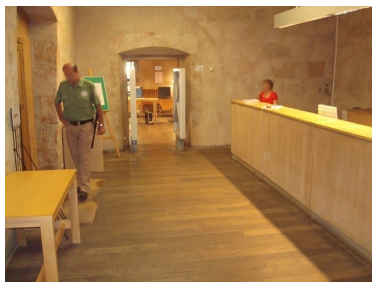

Entrance

Entrance: Inclined plane / ramp

Ramp information

The slope makes the ramp : Can be used with help from another person

The entranceway analysed is: The alternative one

Width of the entrance door: Greater than or equal to 78 cm

Customer Service Area

✓ Customer service desk

Characteristics

Inside circulation

Wheelchair circulation: Total

Signposting: Yes

Characteristics

Signs: With colour-contrasted texts