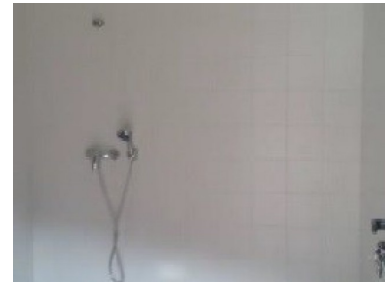

Adapted toilet in common areas

- ✓ Toilet suitable for PRM

Characteristics

Door opening: Inward

Free turning space ? 150 cm of diameter: Yes

Clear space to transfer to the toilet: Yes

Characteristics

The space is at least 80 cm or greater: Right-hand side

Height of the toilet seat: Standard (between 40 and 45 cm)

It has support bar(s): Yes

Information

Toilet grab bars: Left-hand side, right-hand side

The bars on the left-hand side are: Folding

The bars on the right-hand side are: Folding

Sink: With mixer tap, without pedestal

Services and amenities

- ✓ Customer service staff

Staff training

Personal trained in attention to people with disabilities : No

Personal available to support people with specific needs: No

Personal with knowledge of Sign Language: No