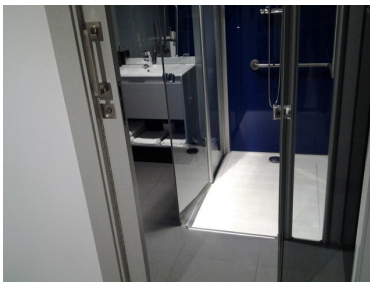

### Bathroom

Access without differences in height: Yes

Door width: Greater than or equal to 78 cm

Door opening: Sliding

Free turning space ? 150 cm of diameter: No

Clear space to transfer to the toilet: Yes