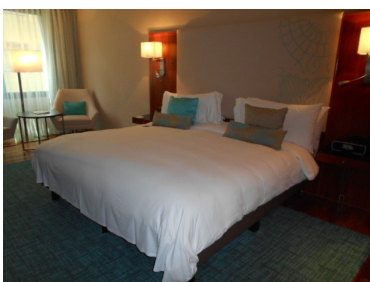

Characteristics