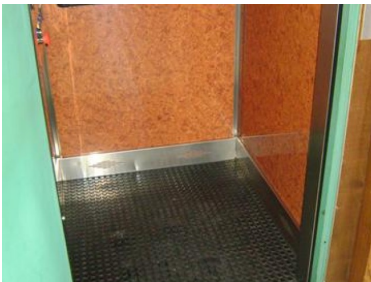

Entrance

Entrance: Embossed

✓ Name of the tourist resource clearly visible and legible

The entranceway analysed is: The main one

Width of the entrance door: Greater than or equal to 78 cm

Inside circulation

✓ Table service available

Accessible tables: Yes

✓ Round tables

Adapted toilet in common areas

✓ Toilet suitable for PRM

Characteristics

Access without changes in floor level: Yes

Door width: Greater than or equal to 78 cm