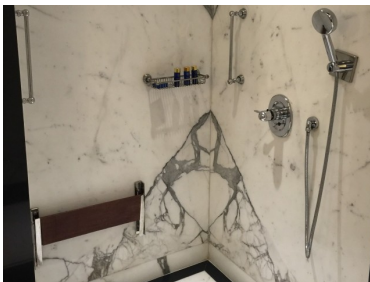

Height of the bed in cm (including mattress): 62

Bathroom

Access without differences in height: Yes

Door width: Less than 78 cm

Door opening: Sliding

Free turning space ? 150 cm of diameter: Yes

Clear space to transfer to the toilet: Yes

Characteristics

The space is at least 80 cm or greater: Right-hand side

Height of the toilet seat: Standard (between 40 and 45 cm)

There are grab bar(s): Yes

Information

Toilet grab bars: Left-hand side

The bars on the left-hand side are: Fixed